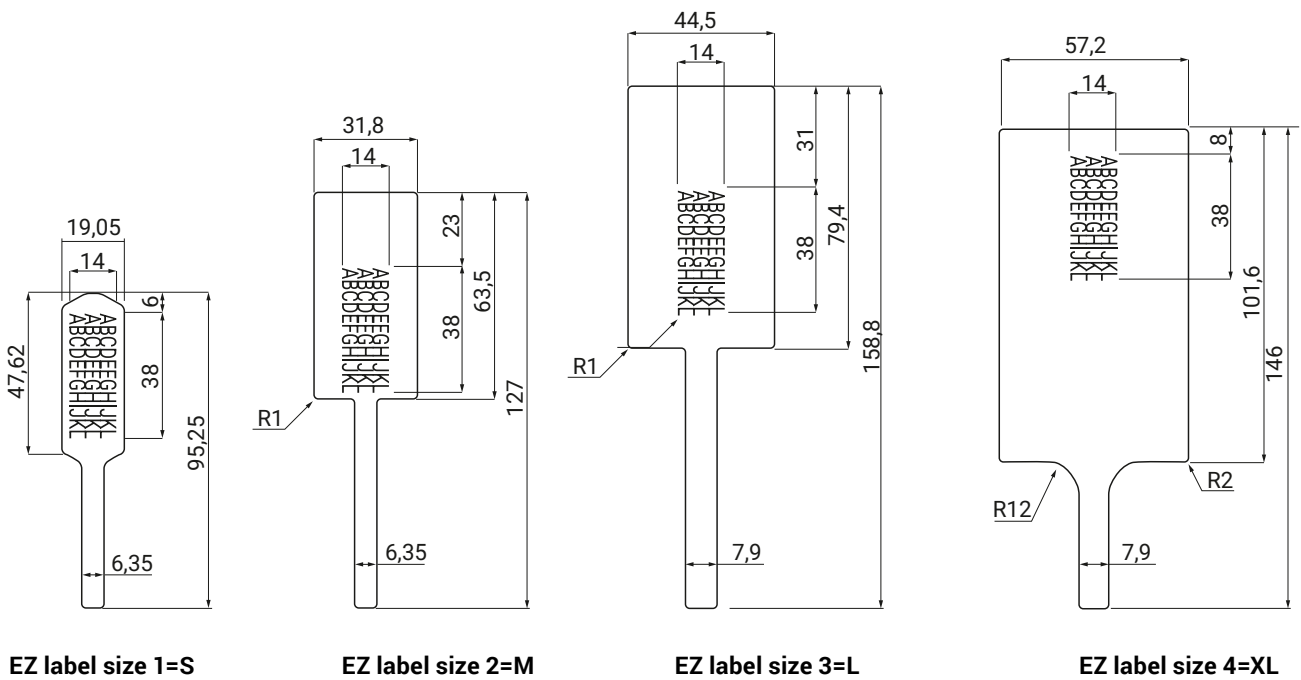

LABELS

DIMENSIONS AND PRINT POSITION OF LABELS FOR ES 5000 AND ES 4000

DIMENSIONS AND EMBOSSED POSITION OF LABELS FOR EZ TAG-FEEDER

All data in millimeters